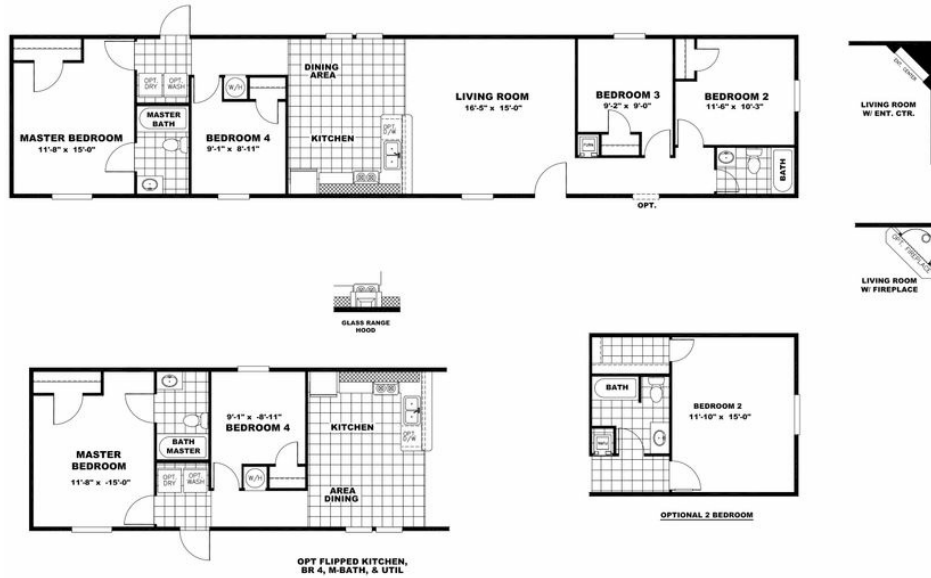

BLAZER EXTREME 76 4A

BLAZER EXTREME 76 4A Model number: 22BRX16764AH18

4 beds • 2 baths • 1216 sq.ft. • 16' width • 76' depth

Our home building facilities invest in continuous product and process improvements. Plans, dimensions, features, materials, specifications and availability are subject to change without notice or obligation. Renderings and floor plans are representative likenesses of our homes and may differ from the actual homes. We invite you to tour a Home Center near you and inspect the highest value in quality housing available or call (606) 678-8134 to speak with a Home Consultant. Copyright 2017, CMH. All rights reserved.

BLAZER EXTREME 76 4A Model number: 22BRX16764AH18

4 beds • 2 baths • 1216 sq.ft. • 16' width • 76' depth

Our home building facilities invest in continuous product and process improvements. Plans, dimensions, features, materials, specifications and availability are subject to change without notice or obligation. Renderings and floor plans are representative likenesses of our homes and may differ from the actual homes. We invite you to tour a Home Center near you and inspect the highest value in quality housing available or call (606) 678-8134 to speak with a Home Consultant. Copyright 2017, CMH. All rights reserved.